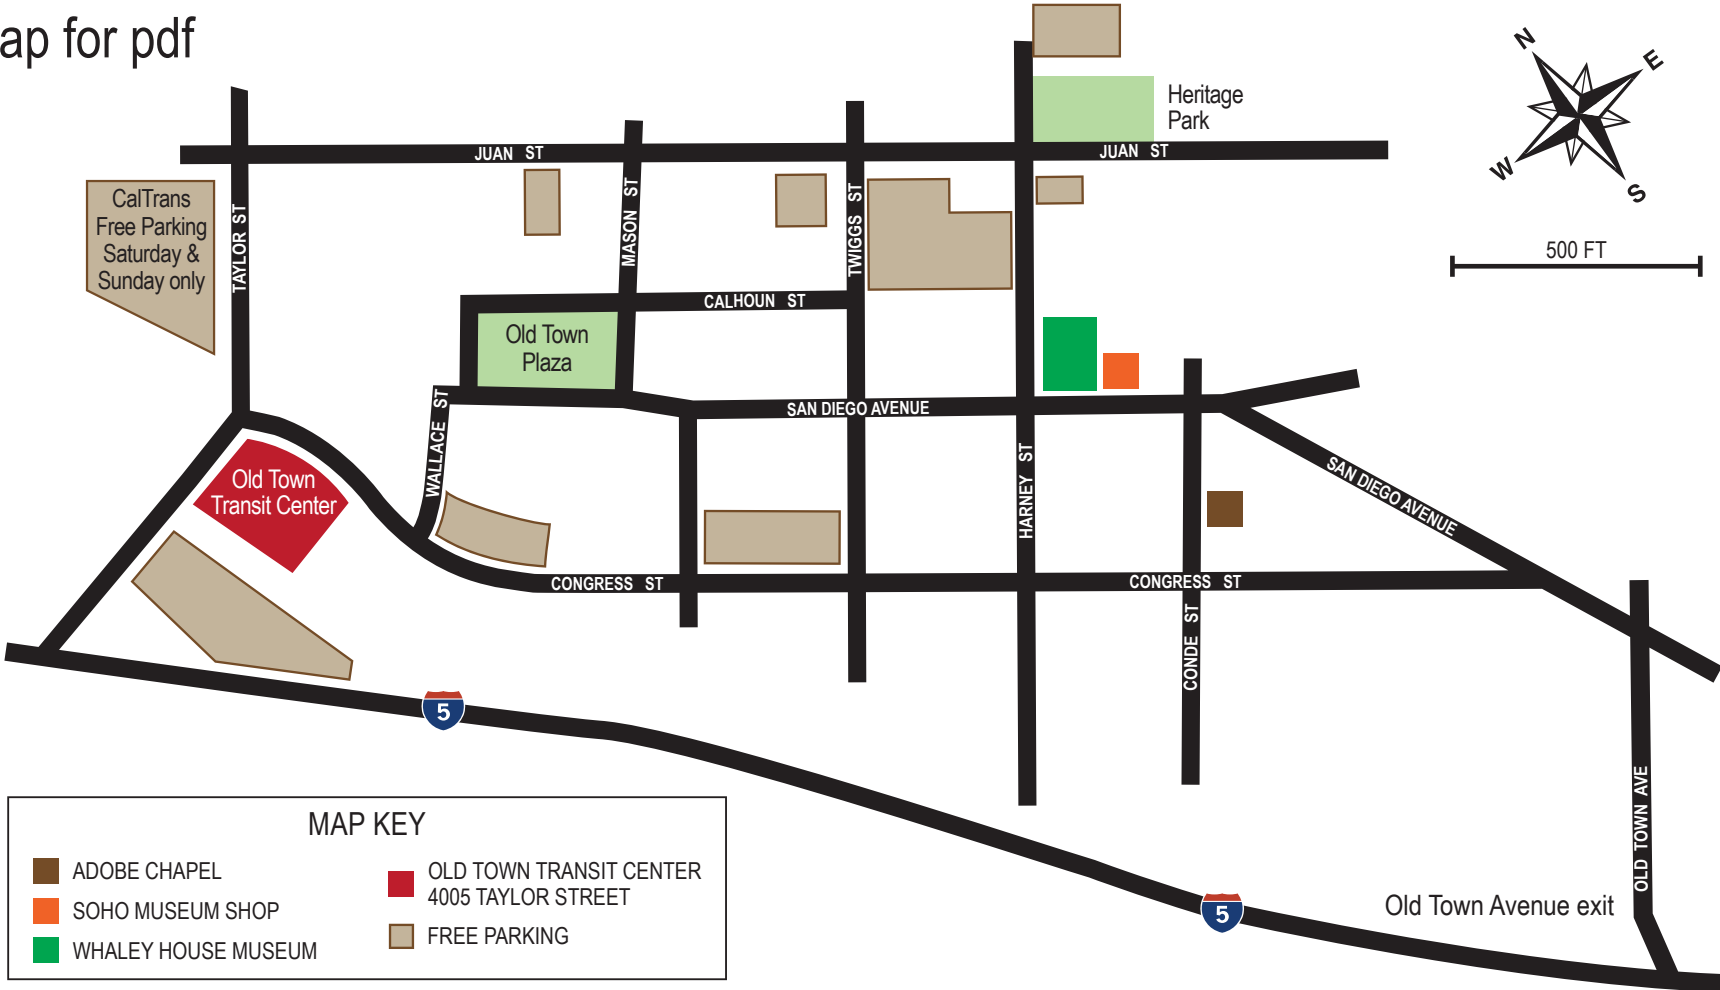

Click map for pdf

MAP KEY

- | | |
|---|---|
|  ADOBE CHAPEL |  OLD TOWN TRANSIT CENTER
4005 TAYLOR STREET |
|  SOHO MUSEUM SHOP |  FREE PARKING |
|  WHALEY HOUSE MUSEUM | |